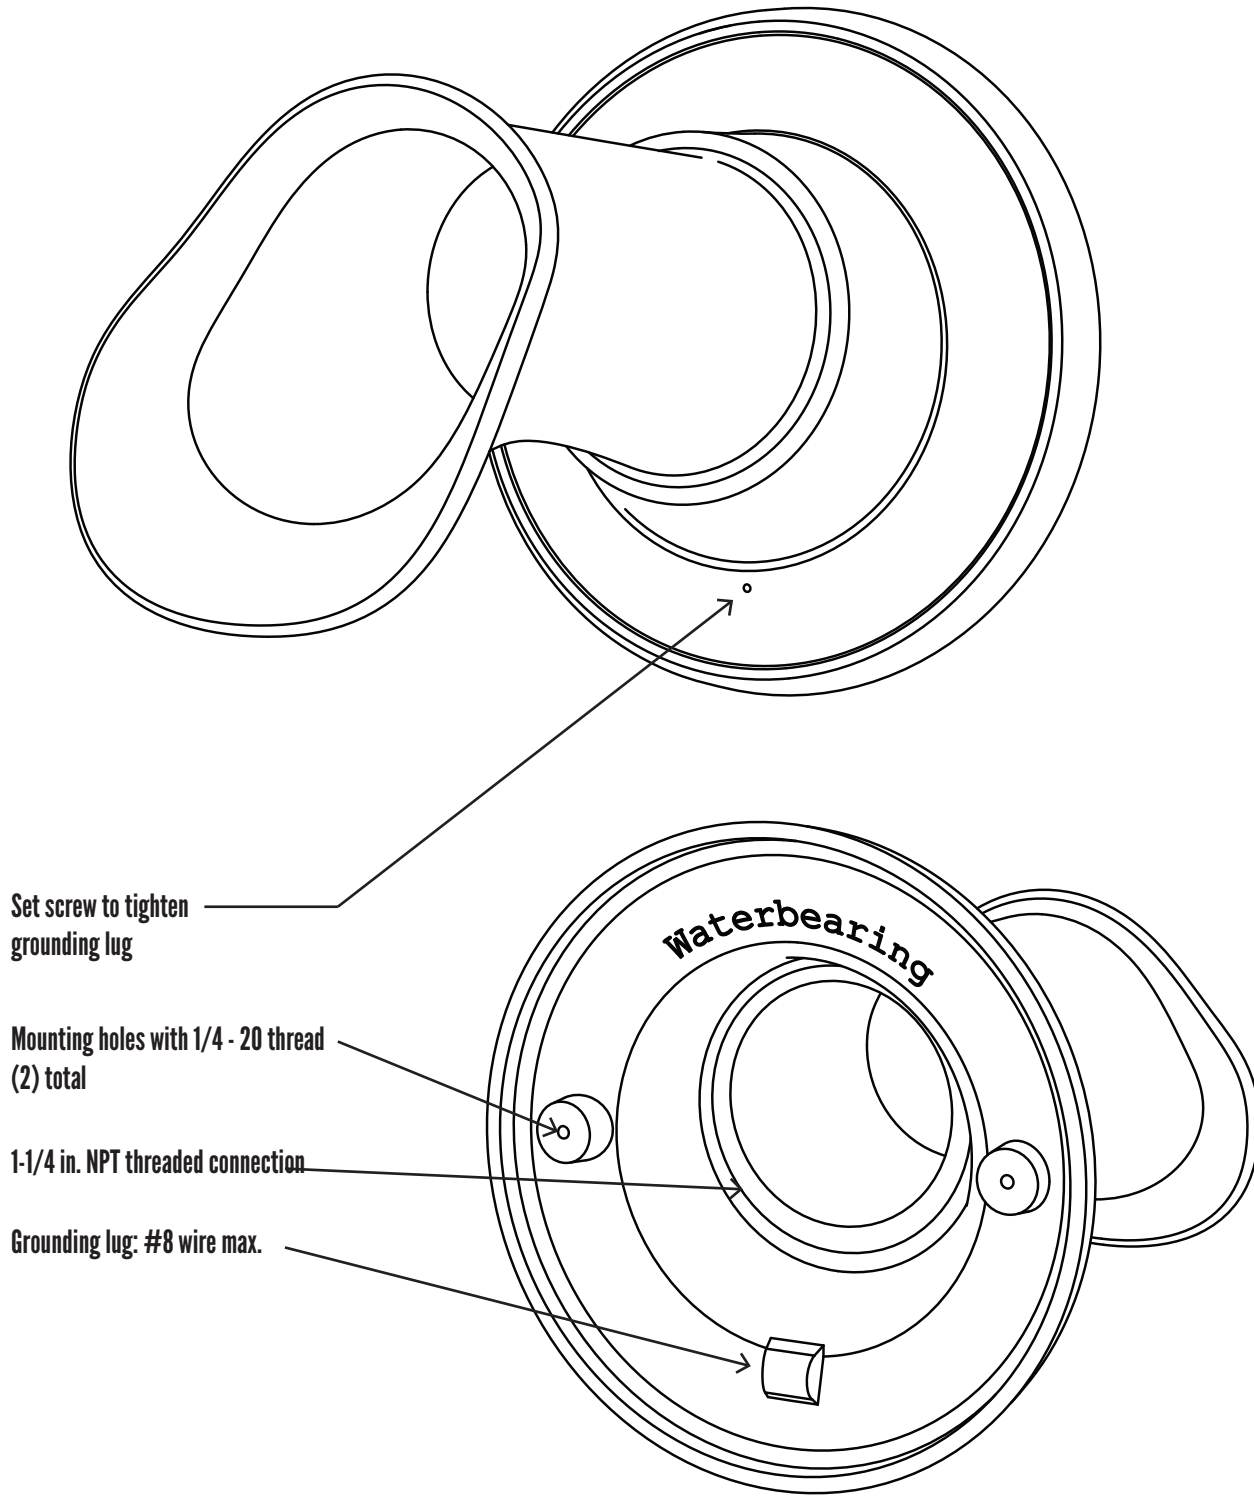

Oona spout

dimensions

Oona spout

dimensions